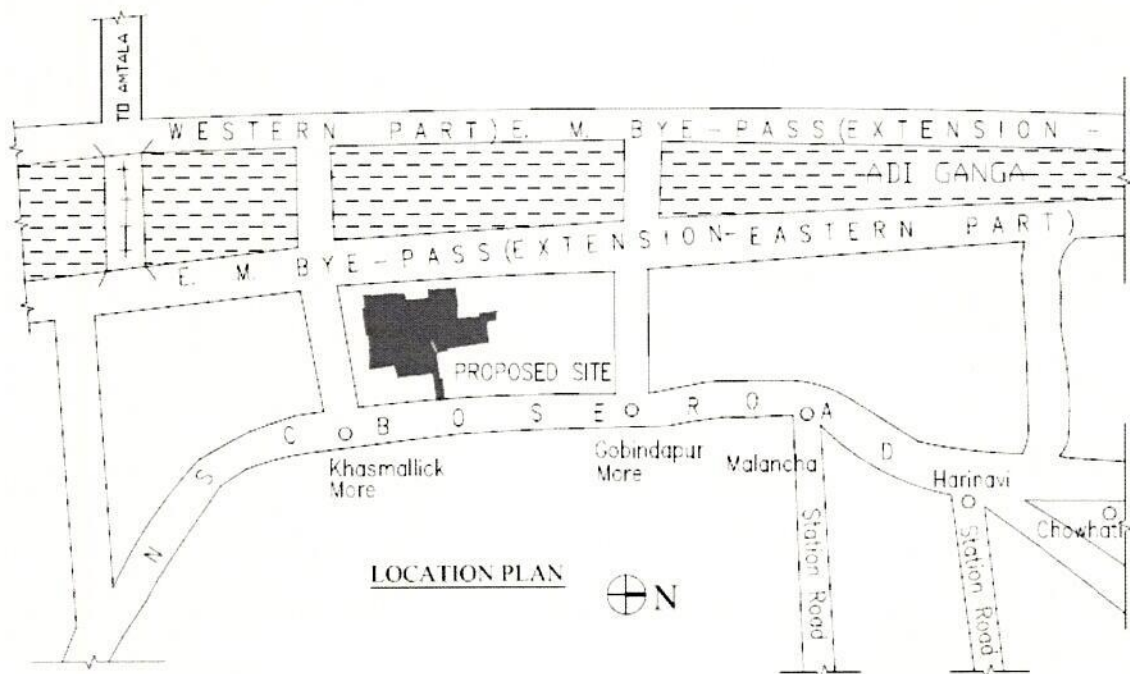

TO WHOM IT MAY CONCERN

Location plan of proposed project “Siddha Suburbia - Bungalow Phase III” situated at Gobindapur Potor More, Khasmallick, Southern Bypass (E.M. Bypass Extension), District – South 24 Parganas, Block – Baruipur, Police Station Baruipur, West Bengal, 700145, is shown below:

Latitude: 22°23'15.79"N
Longitude: 88°25'7.85"E

For M/s Siddha Town Baruipur LLP

SIDDHA TOWN BARUIPUR LLP

Sanjay Kumar Bothra
Authorized Signatory

Sanjay Kumar Bothra
Authorized Signatory

SIDDHA
suburbia
- bungalows -
A RIVA SIDDHA PROJECT